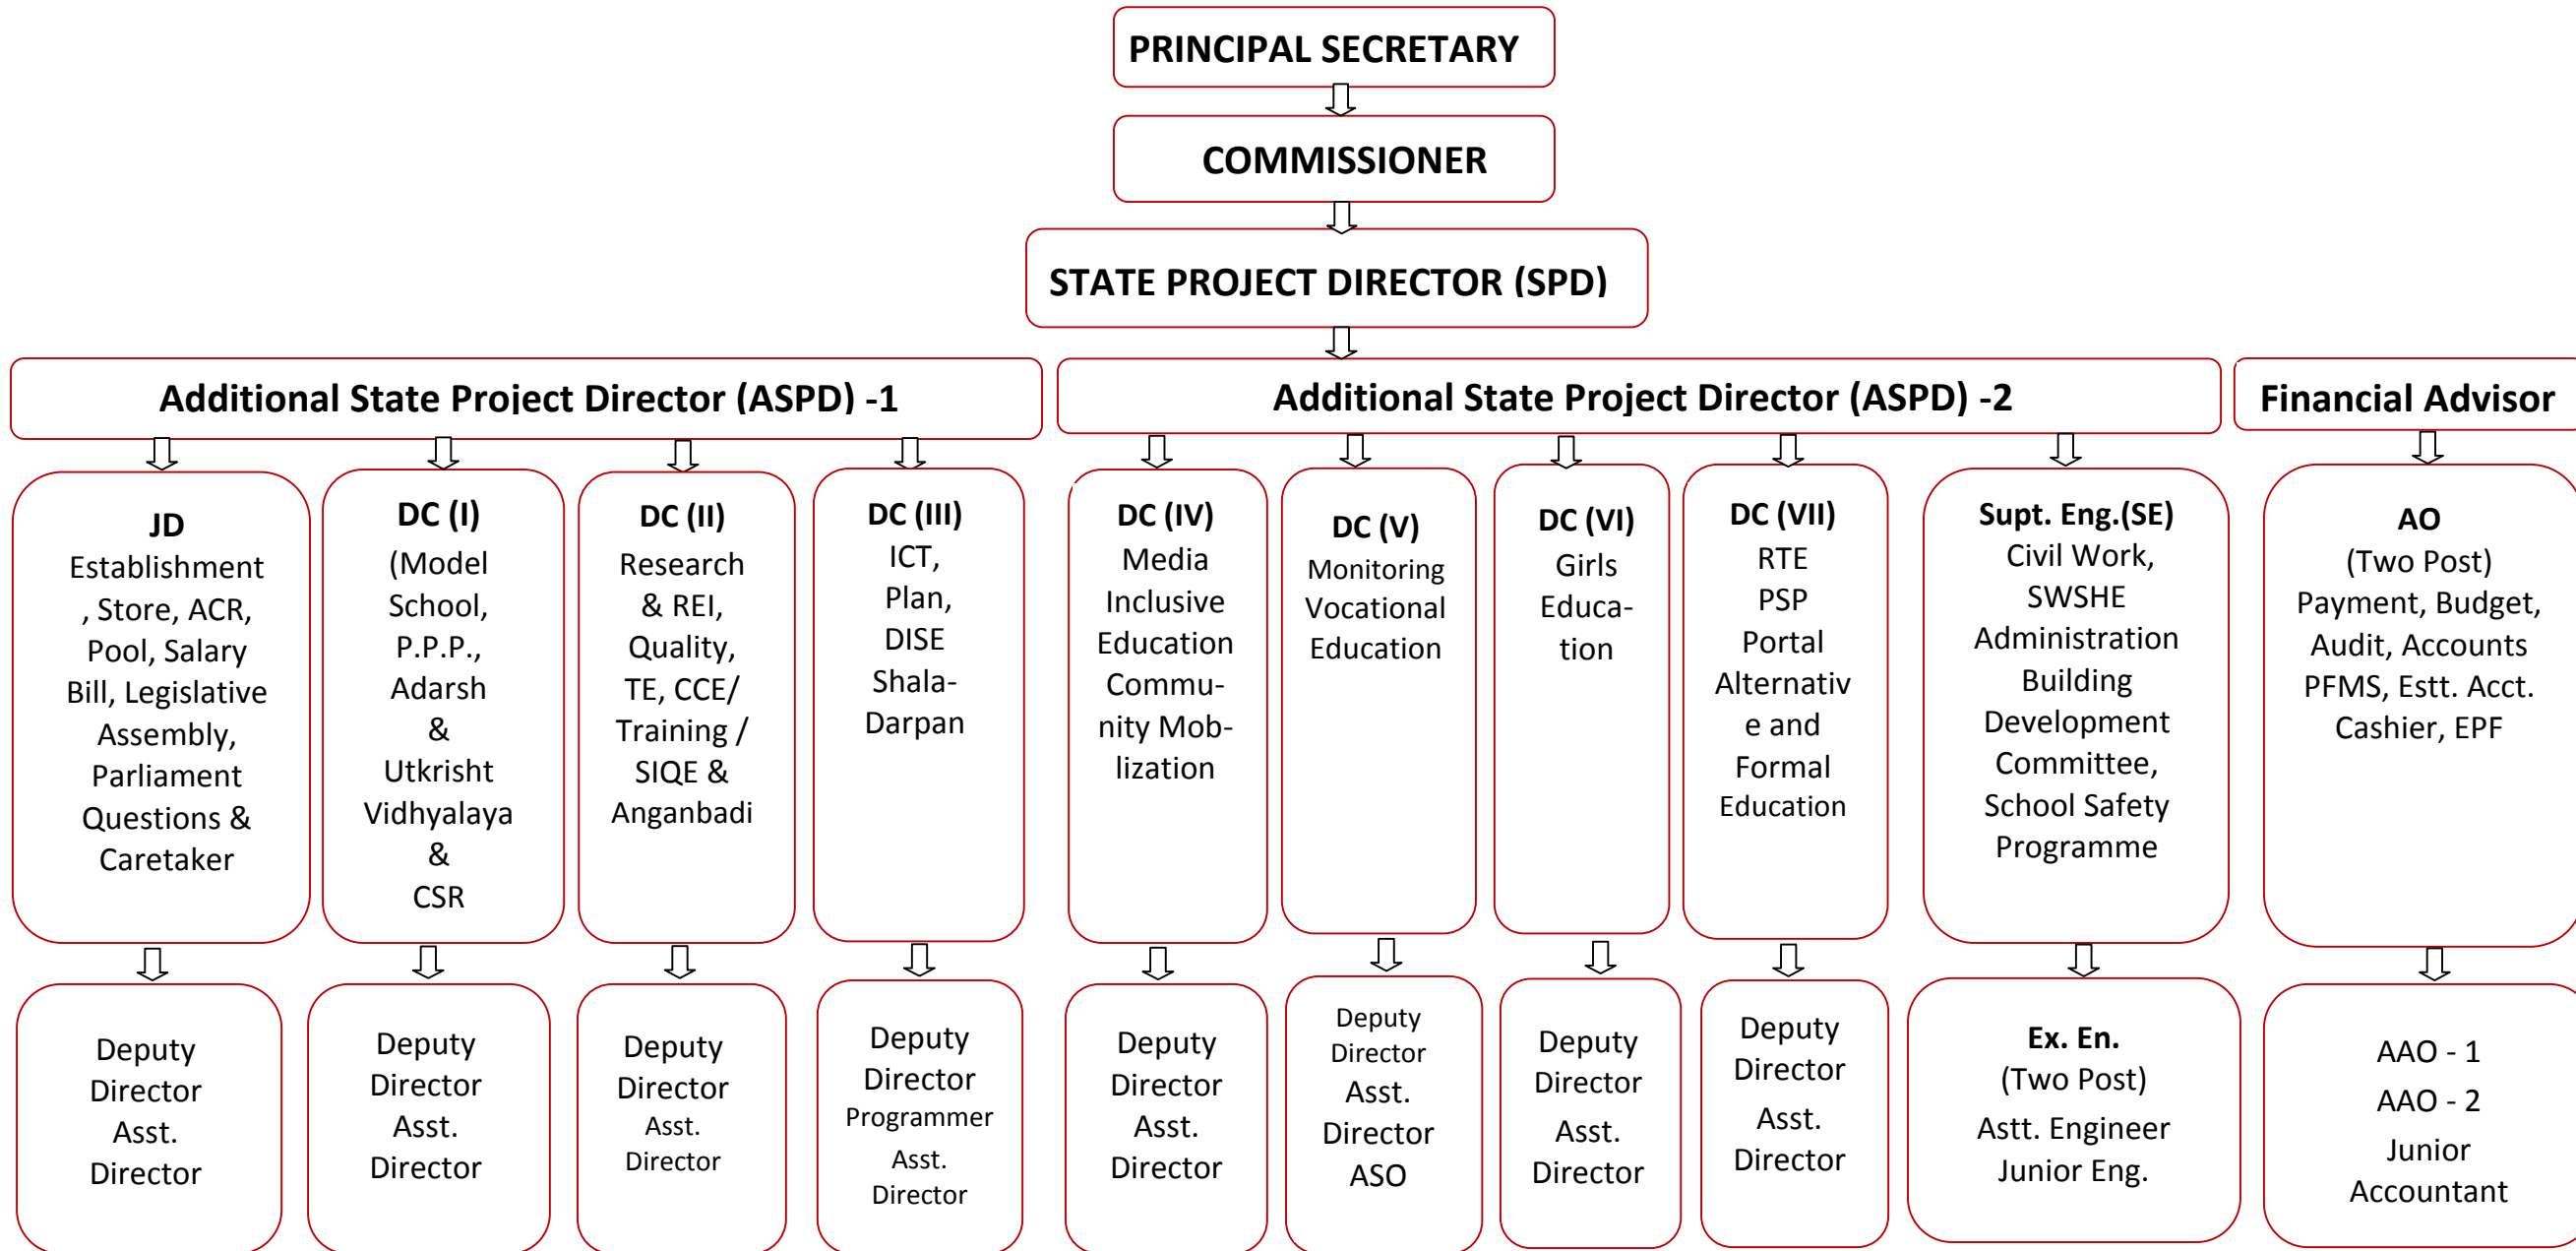

ORGANIZATIONAL CHART - RAJASTHAN COUNCIL OF SCHOOL EDUCATION

Abbreviations: JD – Joint Director, DC – Deputy Commissioner, RTE – Right to Education, AO – Accounts Officer, DD- Deputy Director, EDU – Education, Estt. – Establishment, Lib. – Library, J.En. – Junior Engineer, A.En. – Assistant Engineer, AD- Assistant Director, Ex. En. – Executive Engineer, IT – Information Technology, SIQE - State Initiative for quality Education, Asst. – Assistant, AAO – Assistant Accounts Officer, ASO – Assistant Statistical Officer, TE – Teacher Education, P.P.P. – Public Private Partnership, CSR – corporate social responsibility, CCE – continuous and comprehensive evaluation, PSP- Private School Portal, EPF-Asst. – Employee Provident Fund Assistant