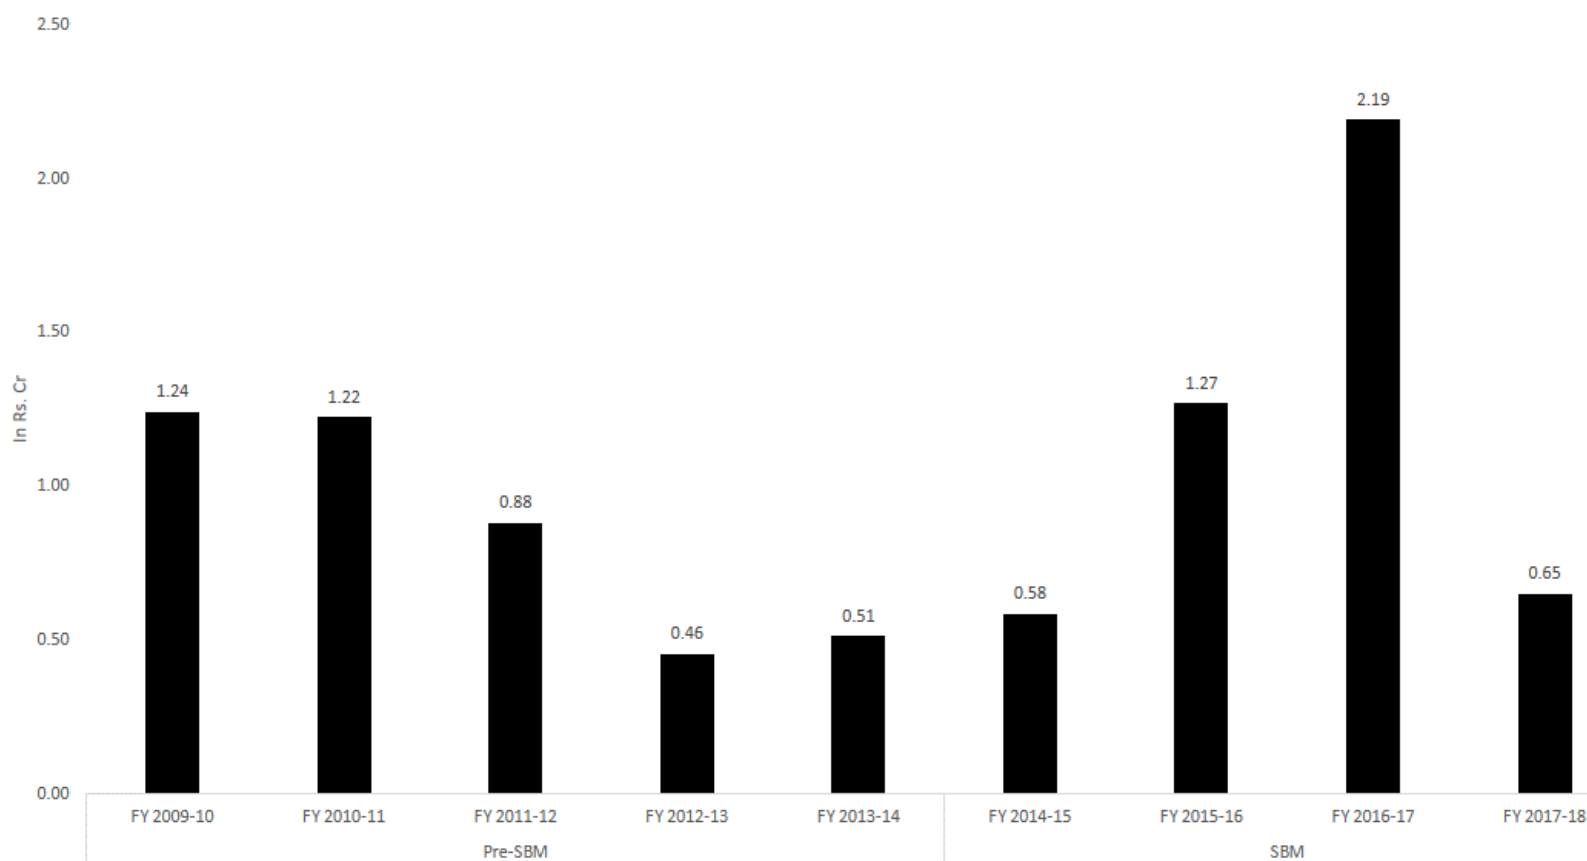

70 YEARS 7 SCHEMES

SWACHH BHARAT MISSION

The Swachh Bharat Mission- Gramin (SBM-G) is a sanitation programme for rural areas which aims at providing access to sanitation facilities and eradicating the practice of open defecation by 2019.

Swachh Bharat Mission- Gramin has set itself a target of constructing 8.84 crore individual toilets. Till 12 August 2017,

SBM- Gramin has met 52% of its target

NUMBER OF TOILETS CONSTRUCTED (IN CRORES)

There has been a significant increase in the construction of individual household toilets in rural areas in the last 2 years.

2,31,076 villages across India have declared themselves as being Open Defecation Free (ODF). Only 55% of them have been verified.

The number of ODF villages has registered a five fold increase from 47,819 in 2015-16.